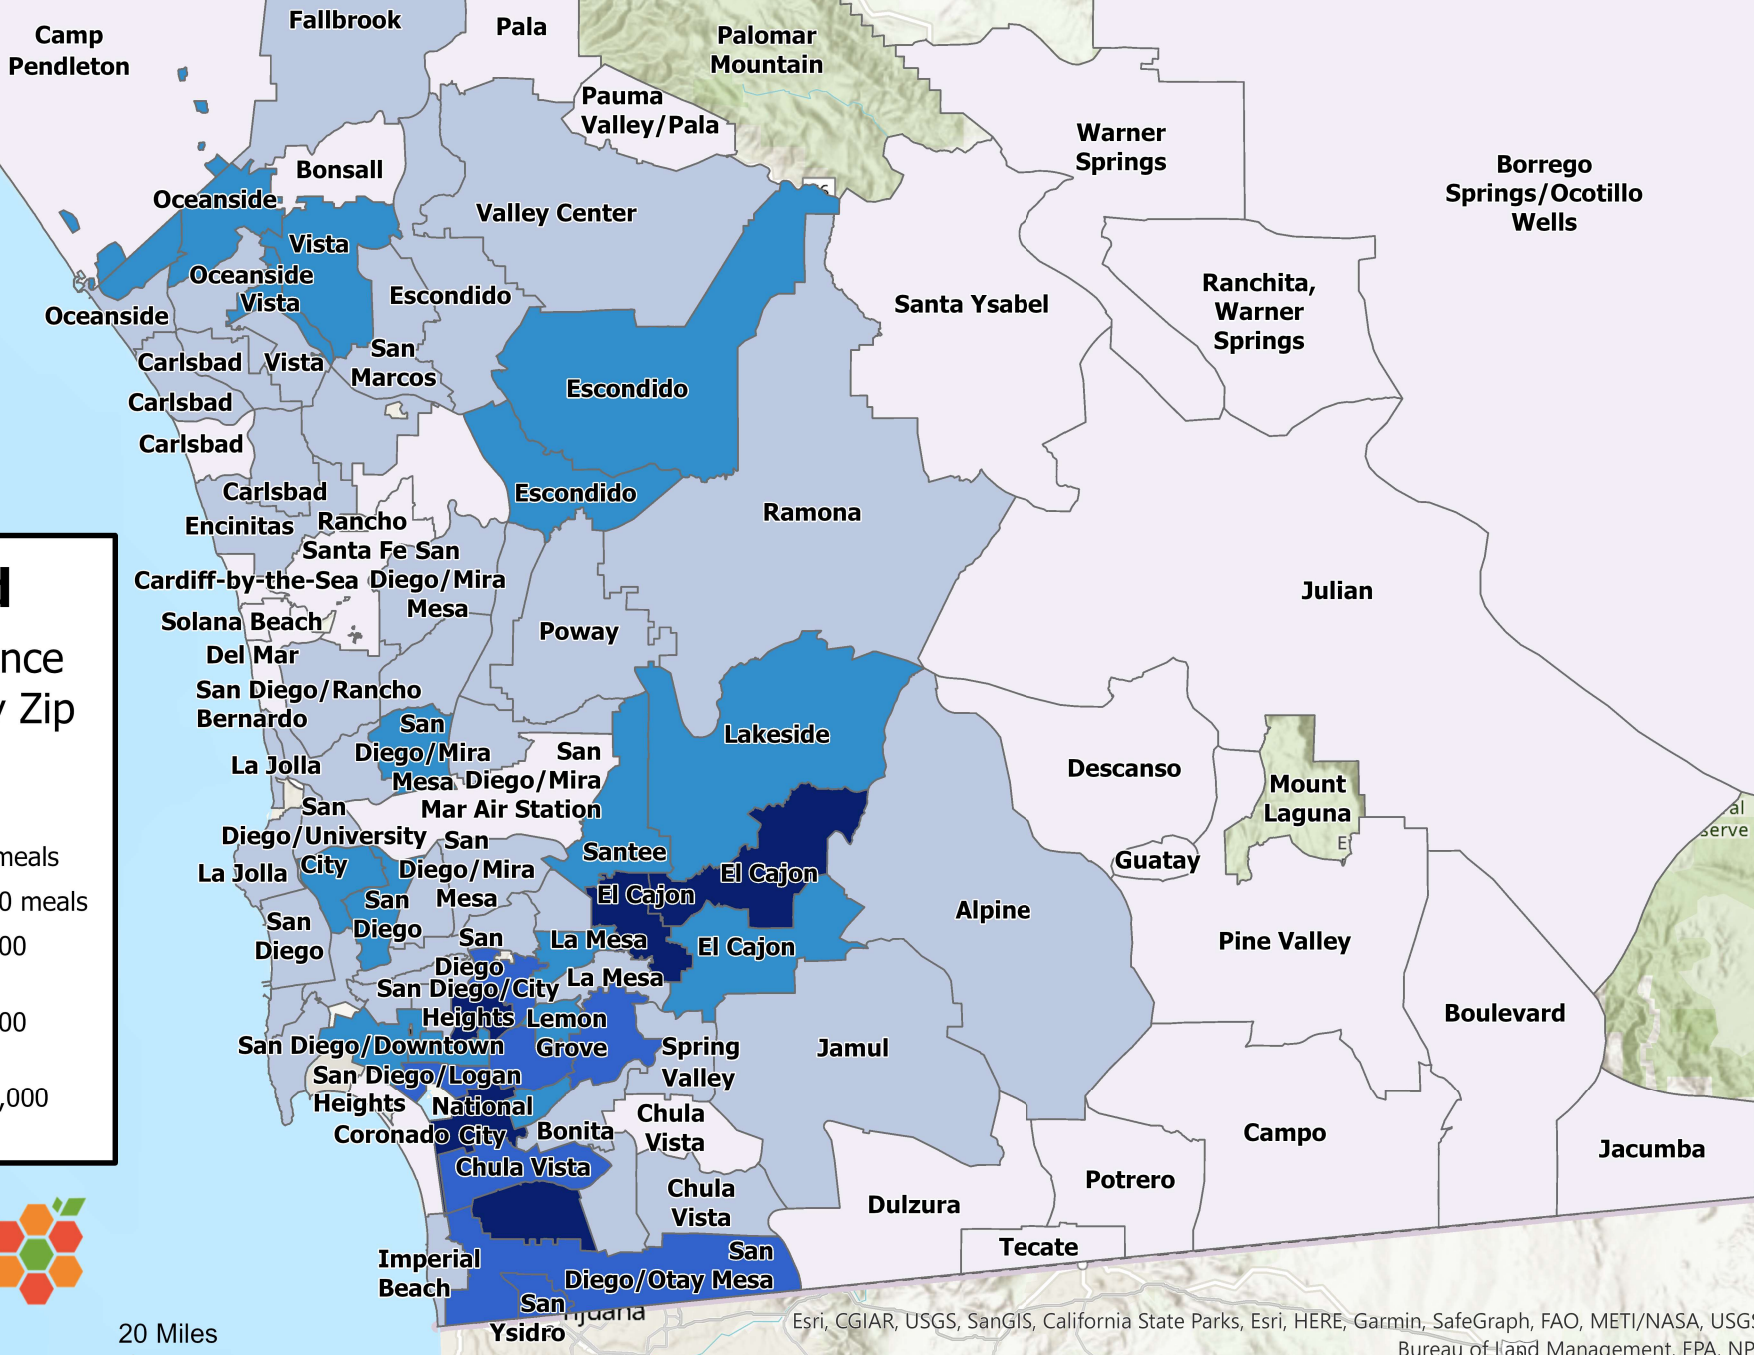

Total Food Assistance by Zip Code in San Diego County June 2023

Legend

Food Assistance
June 2023 by Zip
Code

- 0 - 2,000 meals
- 2,001 - 50,000 meals
- 50,001 - 250,000 meals
- 250,001 - 500,000 meals
- 500,001 - 750,000 meals
- 750,001 - 1,800,000 meals

SAN DIEGO HUNGER COALITION

0 5 10 20 Miles

Esri, CGIAR, USGS, SanGIS, California State Parks, Esri, HERE, Garmin, SafeGraph, FAO, METI/NASA, USGS, Bureau of Land Management, EPA, NPS San Diego Hunger Coalition. (2023). June 2023.